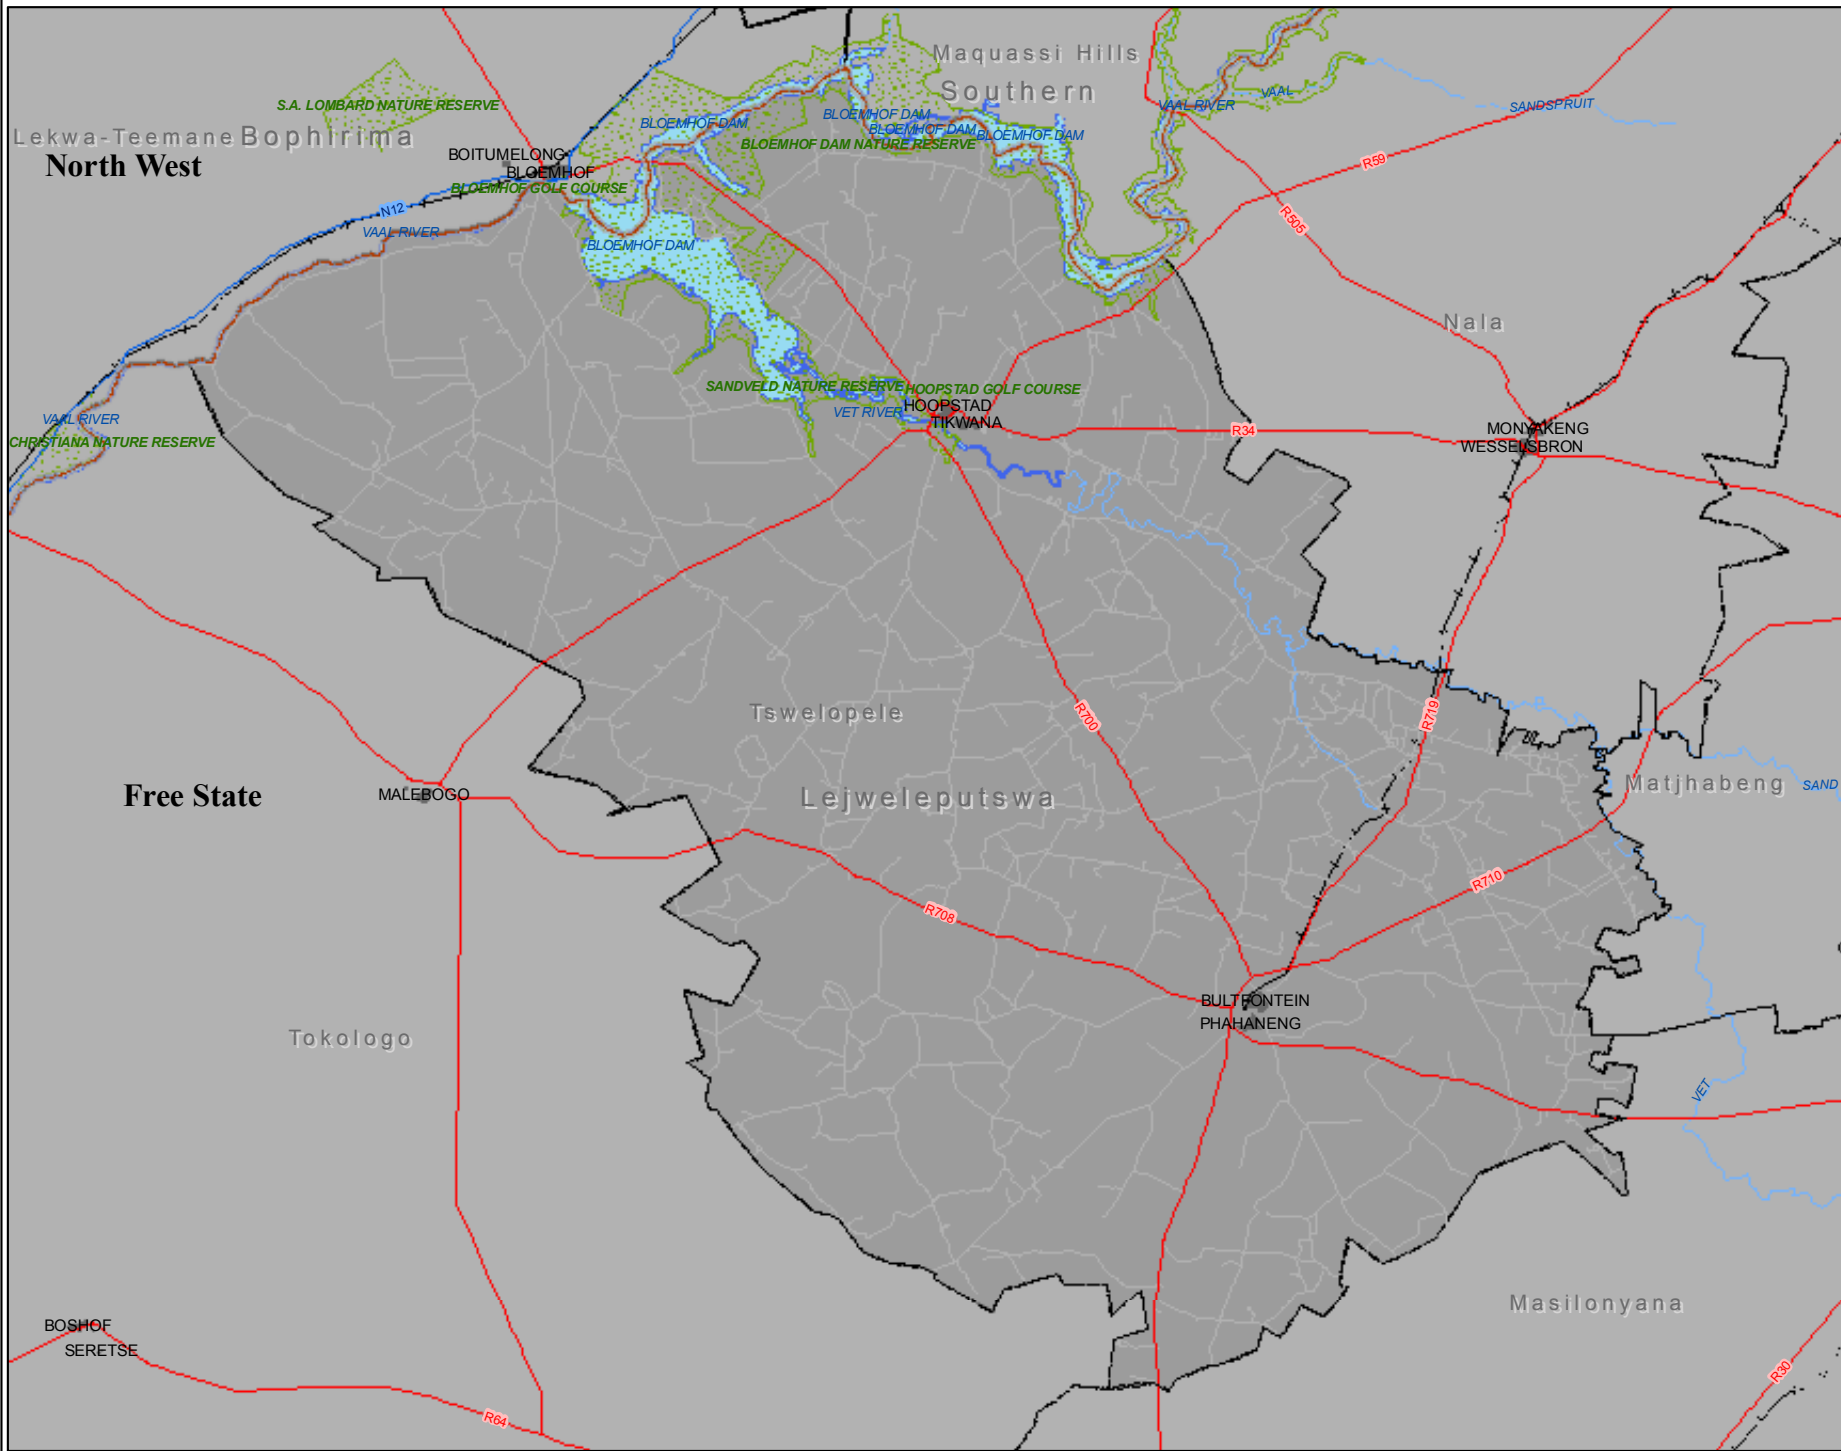

Tswelopele Local Municipality - Basemap

0 5 10 20 km
1:650,000

Legend

- Provinces
- Local Municipal Boundaries
- National Route
- Main Route
- Secondary Route
- Rail
- Parks
- Waterbodies
- Rivers
- Settlements
- District_Municipal Boundaries

Map Created by:
National Disaster Management Centre
(+27) 12 334 0444 (t)
(+27) 12 334 0810 (f)
www.ndmc.gov.za

Data Supplied by:
Boundaries - MDB (08)
Cities & Towns - S&M (08)
Roads - BCX (08)
Parks - Dept Agriculture
Rivers & Waterbodies - BCX (08)

NDMC_Maps\LM Maps\Basemap\Tswelopele_A4_LS